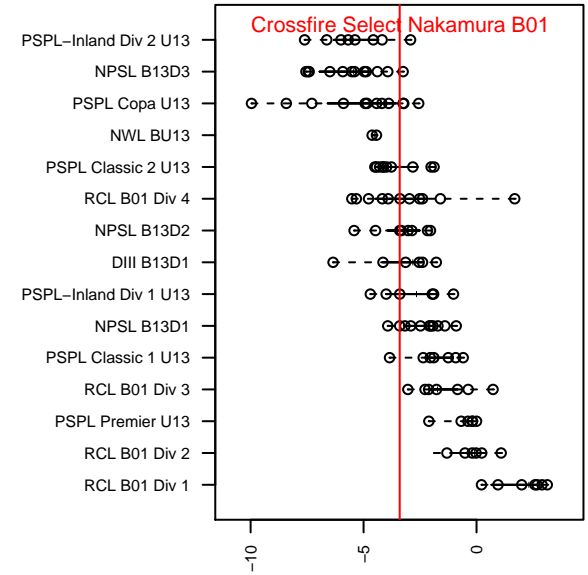

**attack and defense rating
relative to others at age
and all opponents in last 13 months**