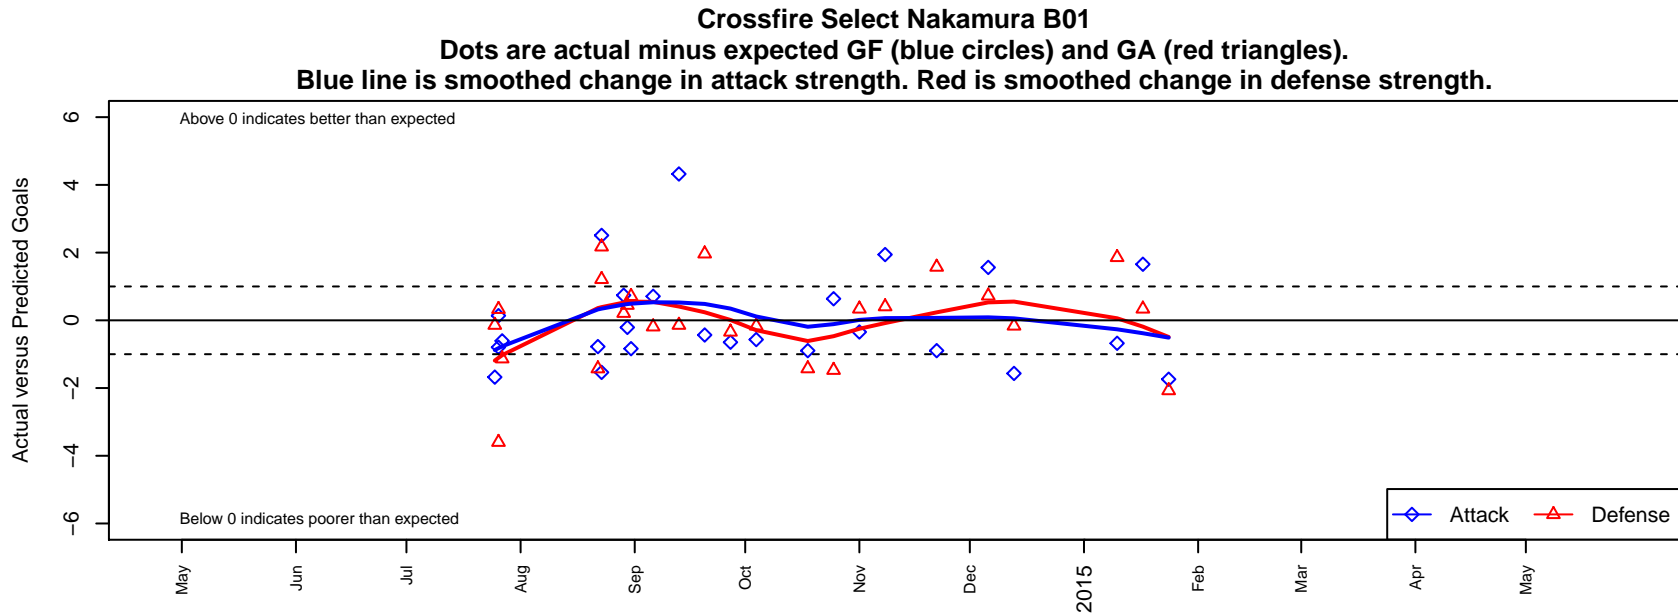

**attack and defense variance (black dot)
relative to other teams
and top 10 in region**

**attack and defense rating
relative to others at age
and all opponents in last 13 months**

Crossfire Select Nakamura B01

Crossfire Select SC
Redmond, WA
B01 total strength=760
attack=1.3 defense=0.58
fall league = NPSL B13D1

alt names used:
Crossfire Select B01 Nakamura
Crossfire Select B01 Nakamura
30 Crossfire Select B01 Nakamura
Crossfire Select Nakamura
Crossfire Select B01- Nakamura

Venues played:
2014 Crossfire Select Cup BU13
2014 Puma Pacific Coast Challenge COPA U13
2014 Starfire Labor Day Cup U13
2014 NPSL B13D1
2014 Founders Cup B01